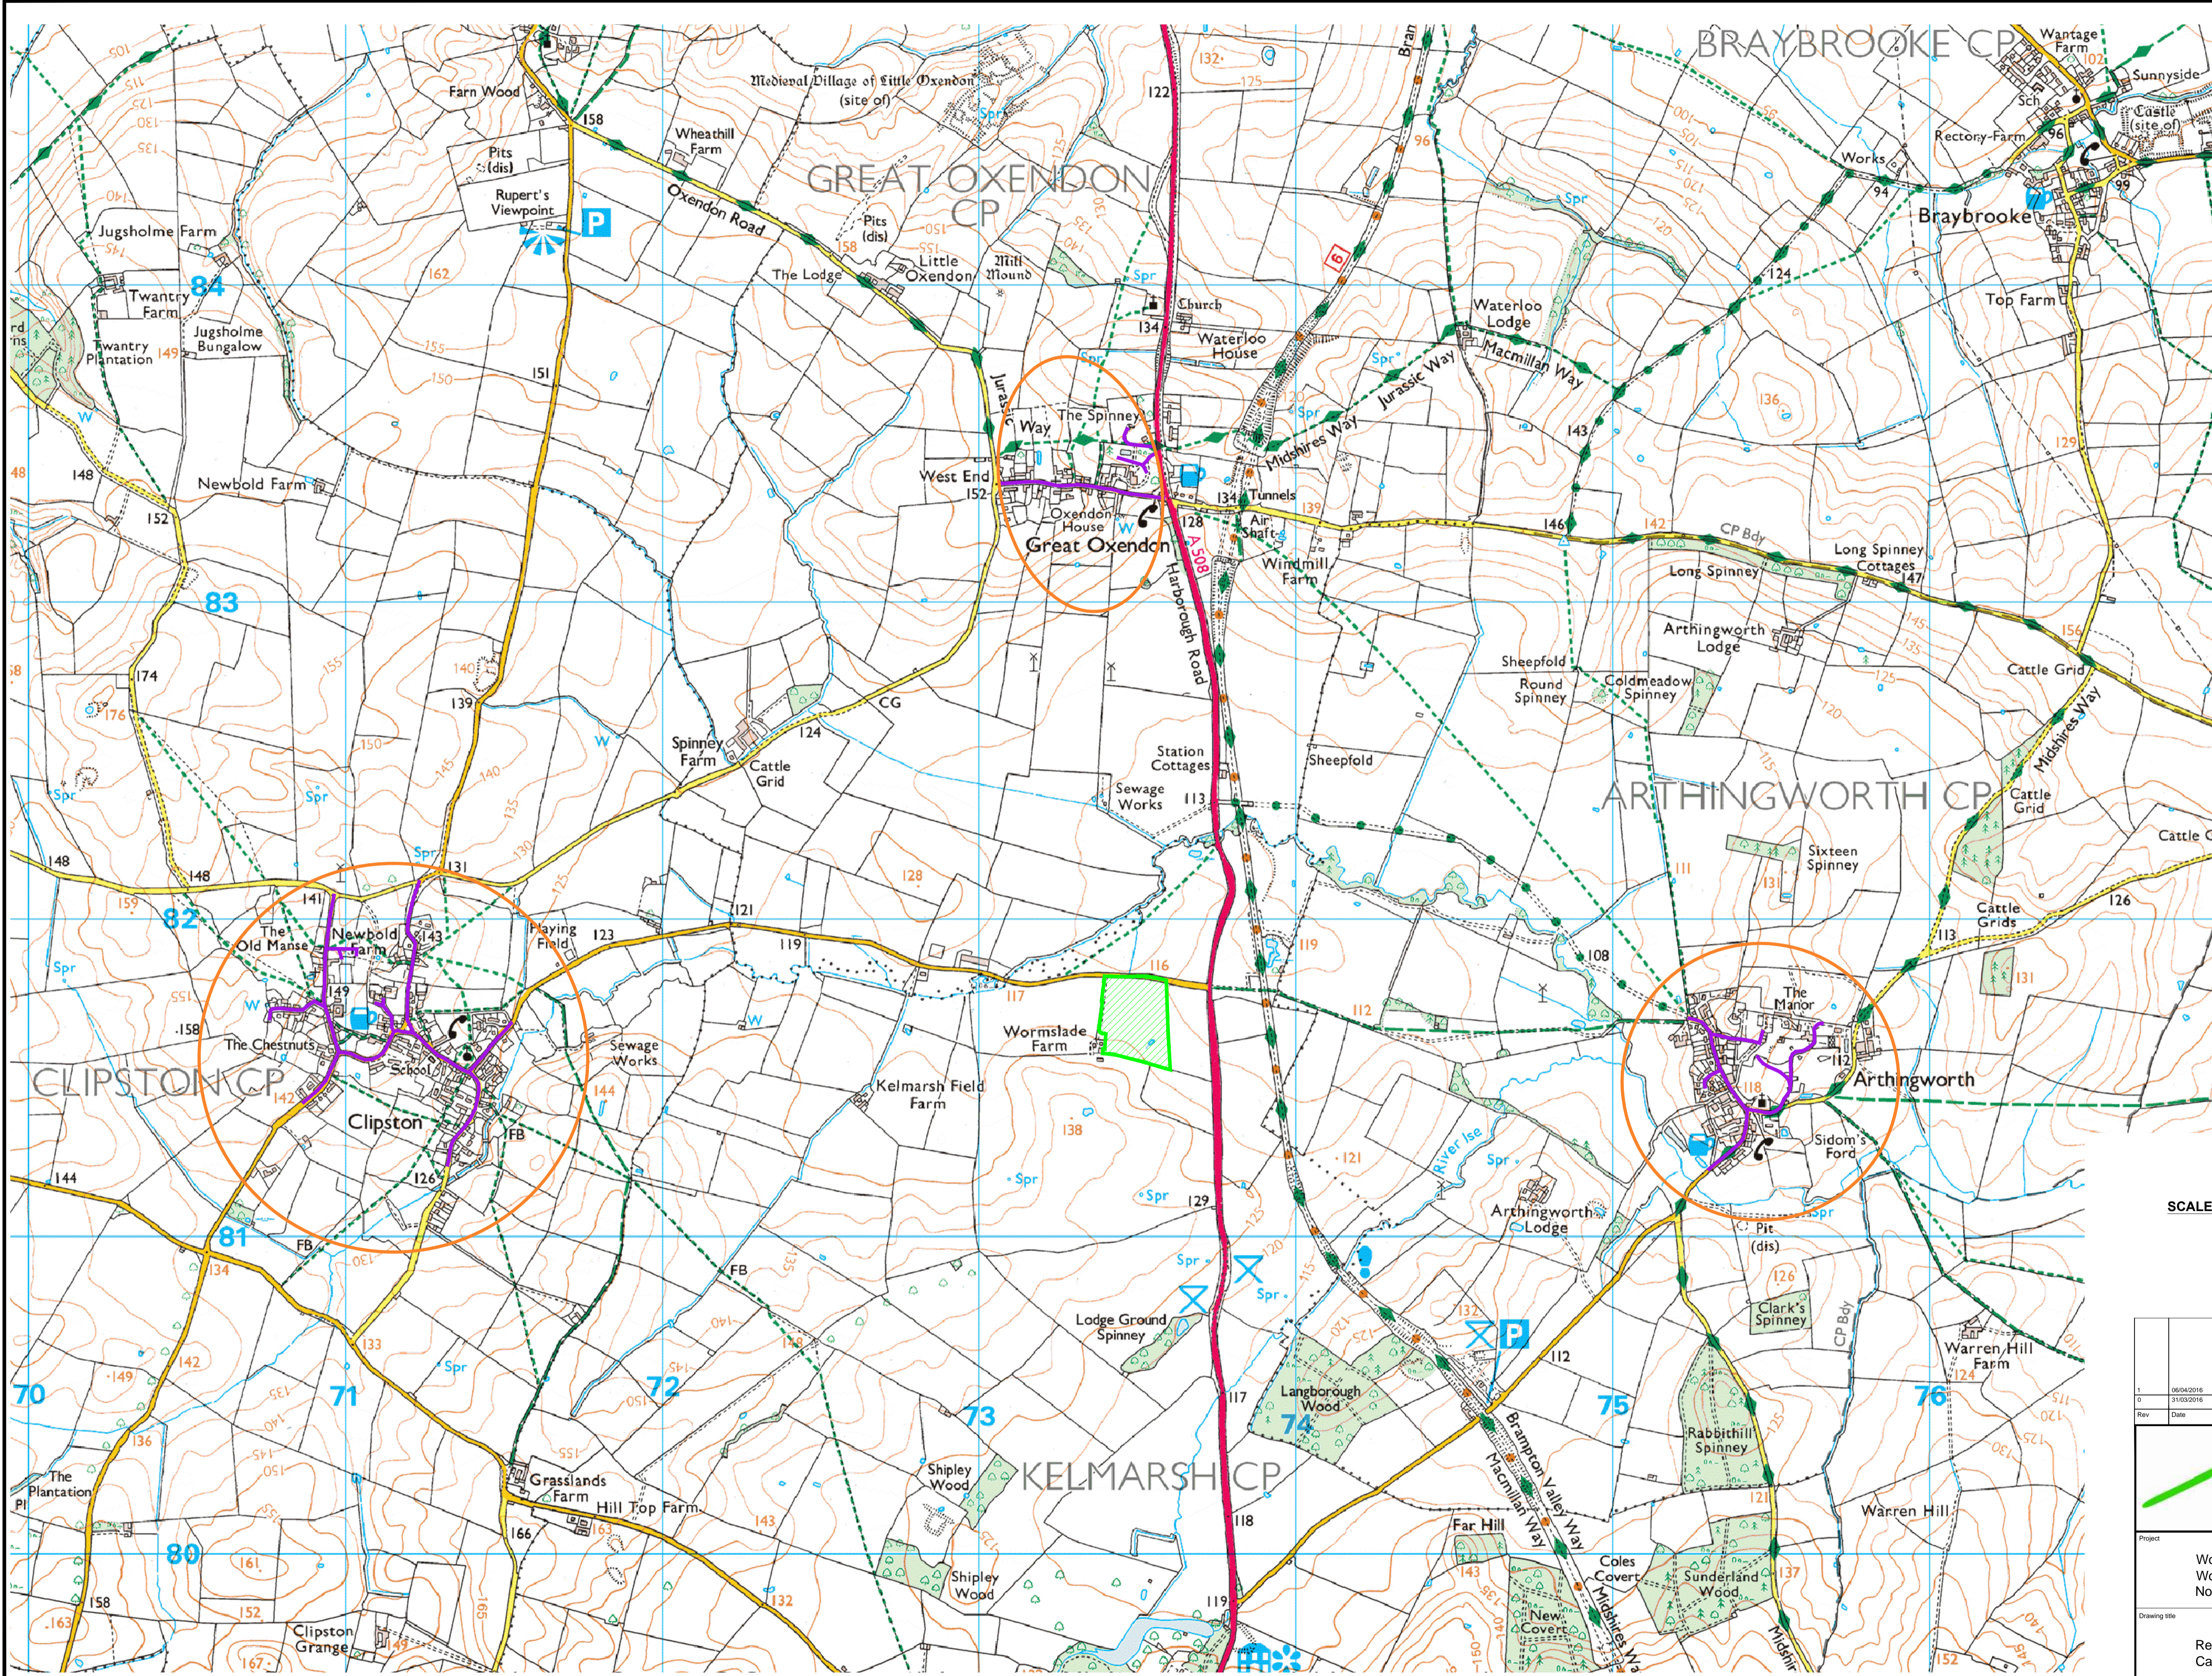

FOR DEVELOPMENT CONTROL PURPOSES ONLY

**KEY**

- Proposed Site for AD Plant
- Restricted Routes for Feedstock and Digestate Load Carrying Vehicles

1	06/04/2016	Village Boundary Circles Amended	JCH
0	31/03/2016	Final Issue	JCH
Rev	Date	Purpose of revision	Drawn

Project  
 Wormslade Farm AD Plant at  
 Wormslade Farm, Clipston Road, Kelmarsh,  
 Northamptonshire, LE16 9RX

Drawing title  
 Restricted Routes for Feedstock and Digestate Load  
 Carrying Vehicles

Scale: 1:10 000 @ A1 Date: 30-03-16 Drawn-by: JCH

DO NOT SCALE FROM THIS DRAWING

Drawing number: WORMSLADE PL-04 Rev: 1